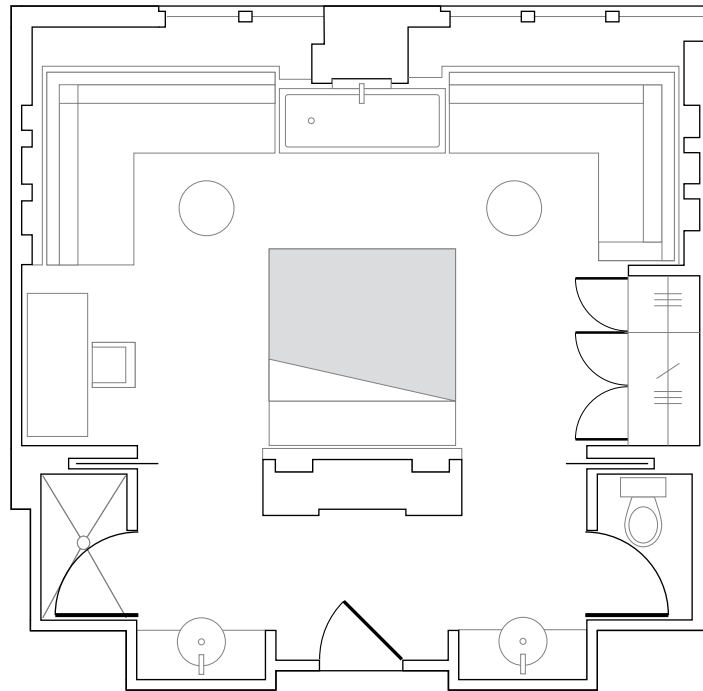

ART DECO SUITES

STUDIO SUITE CITY VIEW (MODEL I)

Suite Size: 582-610 sq ft / 54-57 sq m

Reservation Information:
www.TheSetaiHotel.com
(888) 625-7500

Specific room layouts may vary. Please consult our reservations team

Suite overlooks the city and features a handmade Duxiana king-sized bed, a desk, and a comfortable day bed (a futon equal size to a twin bed). Asian Art Deco Style. Teak and black granite floors, Frette sheets, a sumptuous bath tub in absolute black granite (in most rooms that can be in the bathroom or the bedroom

Studio Spa Suite upon request), two vanities and a rainfall shower with luxury Aqua di Parma bath. Samsung Sound Bar, new 50-inch Samsung LED flat screen, Nespresso coffee maker, mini bar and complimentary wireless internet.