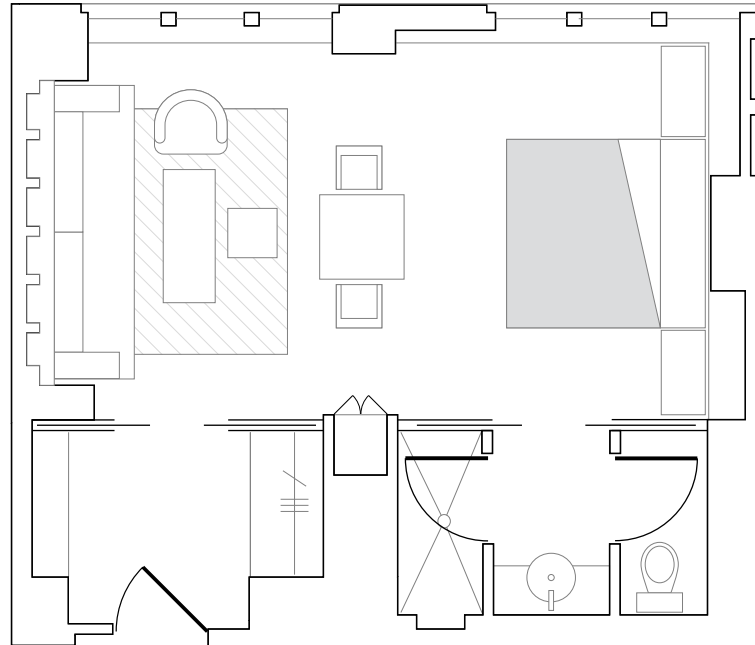

ART DECO SUITES

STUDIO SUITE CITY VIEW (MODEL II)

Suite Size: 582-610 sq ft / 54-57 sq m

Reservation Information:
www.TheSetaiHotel.com
(888) 625-7500

Specific room layouts may vary. Please consult our reservations team

Suite overlooks the city and features a handmade Duxiana king-sized bed, a desk, and a comfortable day bed (a futon equal size to a twin bed). Asian Art Deco Style. Teak and black granite floors, Frette sheets, a sumptuous bath tub in absolute black granite (in most rooms that can be in the bathroom or the bedroom

Studio Spa Suite upon request), two vanities and a rainfall shower with luxury Aqua di Parma bath. Samsung Sound Bar, new 50-inch Samsung LED flat screen, Nespresso coffee maker, mini bar and complimentary wireless internet.