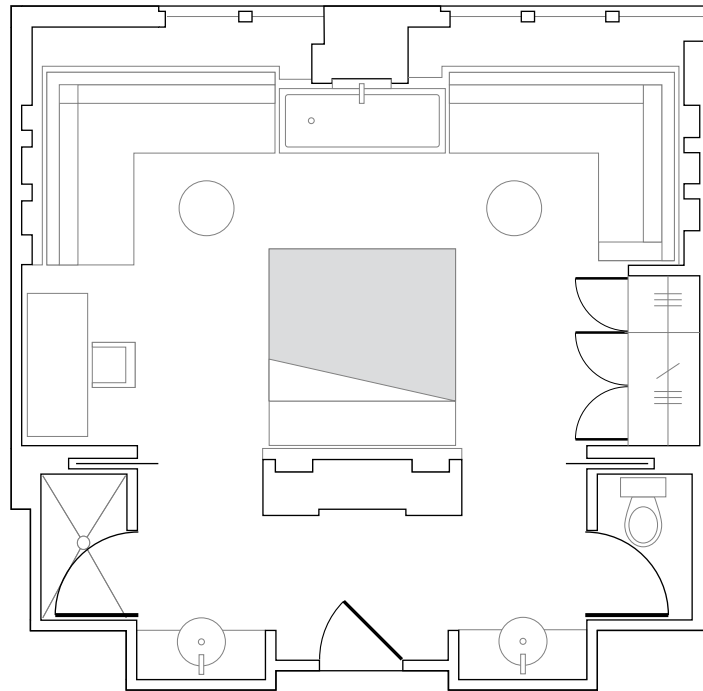

ART DECO SUITES

STUDIO SUITE COURTYARD VIEW (MODEL II)

Suite Size: 582-610 sq ft / 54-57 sq m

Reservation Information:
www.TheSetaiHotel.com
(888) 625-7500

Specific room layouts may vary. Please consult our reservations team

Suite overlooks the courtyard of the original Art Deco building. Features a handmade Duxiana king-sized bed, a desk, and a comfortable day bed (a futon equal size to a twin bed). Asian Art Deco Style. Teak and black granite floors, Frette sheets, a sumptuous bath tub in absolute black granite (in most rooms that can be in the bathroom or the bedroom Studio Spa Suite upon

request), two vanities and a rainfall shower with luxury Aqua di Parma bath. Samsung Sound Bar, new 50-inch Samsung LED flat screen, Nespresso coffee maker, mini bar and complimentary wireless internet.