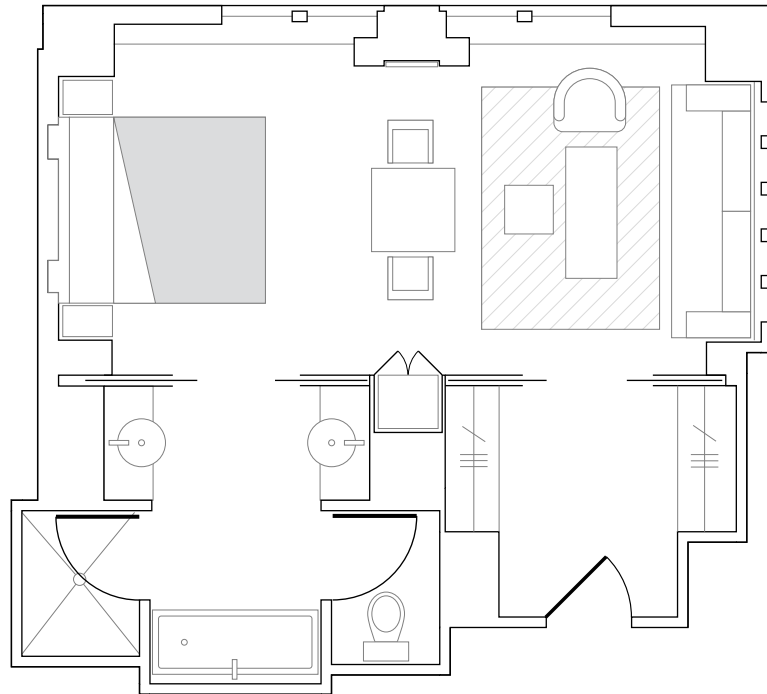

ART DECO SUITES

STUDIO SUITE COURTYARD VIEW (MODEL I)

Suite Size: 582-610 sq ft / 54-57 sq m

Reservation Information:
www.TheSetaiHotel.com
(888) 625-7500

Specific room layouts may vary. Please consult our reservations team

Suite overlooks the courtyard of the original Art Deco building. Features a handmade Duxiana king-sized bed, a desk, and a comfortable day bed (a futon equal size to a twin bed). Asian Art Deco Style. Teak and black granite floors, Frette sheets, a sumptuous bath tub in absolute black granite (in most rooms that can be in the bathroom or the bedroom Studio Spa Suite upon

request), two vanities and a rainfall shower with luxury Aqua di Parma bath. Samsung Sound Bar, new 50-inch Samsung LED flat screen, Nespresso coffee maker, mini bar and complimentary wireless internet.