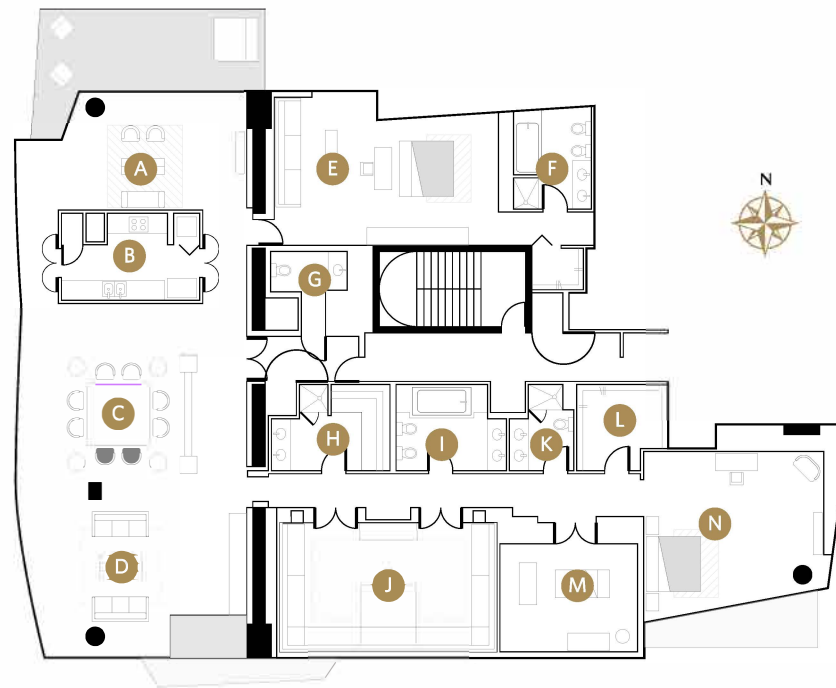

## FOUR BEDROOM GRAND SUITE

Suite Size: 3552 sq ft / 330 sq m

**Sales & Information:**

[www.TheSetaiHotel.com](http://www.TheSetaiHotel.com)

855 923 7941

Int. 1 786 261 0804

Specialty Ocean Suite with three separate balconies with entrances from living room and Master bedroom. Modern Asian Art Deco style with teak and granite floors. Three bedrooms feature king-sized Duxania beds and electric blackout blinds, fourth bedroom features a queen sized-bed. Bathrooms with rainfall shower and Aqua di Parma; one with Sauna. Two master bathrooms featuring double vanities, a bidet and Jacuzzi tub. Fully equipped walkthrough

kitchen, an 8-seat dining room with two sitting areas. Samsung Sound Bar, two 55-inch and one 50-inch Samsung and one 75-inch Samsung HD LED televisions. Additional guest bathroom, washer/dryer, Nest digital thermostat, Nespresso coffee maker and complimentary wireless internet.

- A- Small Sitting Area
- B- Kitchen
- C- Dining Table
- D- Main Living Room
- E- Guest Room 1 (Master 2)
- F- Guest Bathroom
- G- 1/2 Bath
- H- Guest Bathroom with Sauna
- I- Bath
- J- Guest Bedroom
- K- Bath
- L- Master Walk-in closet
- M- Queen Bedroom
- N- Master Bedroom